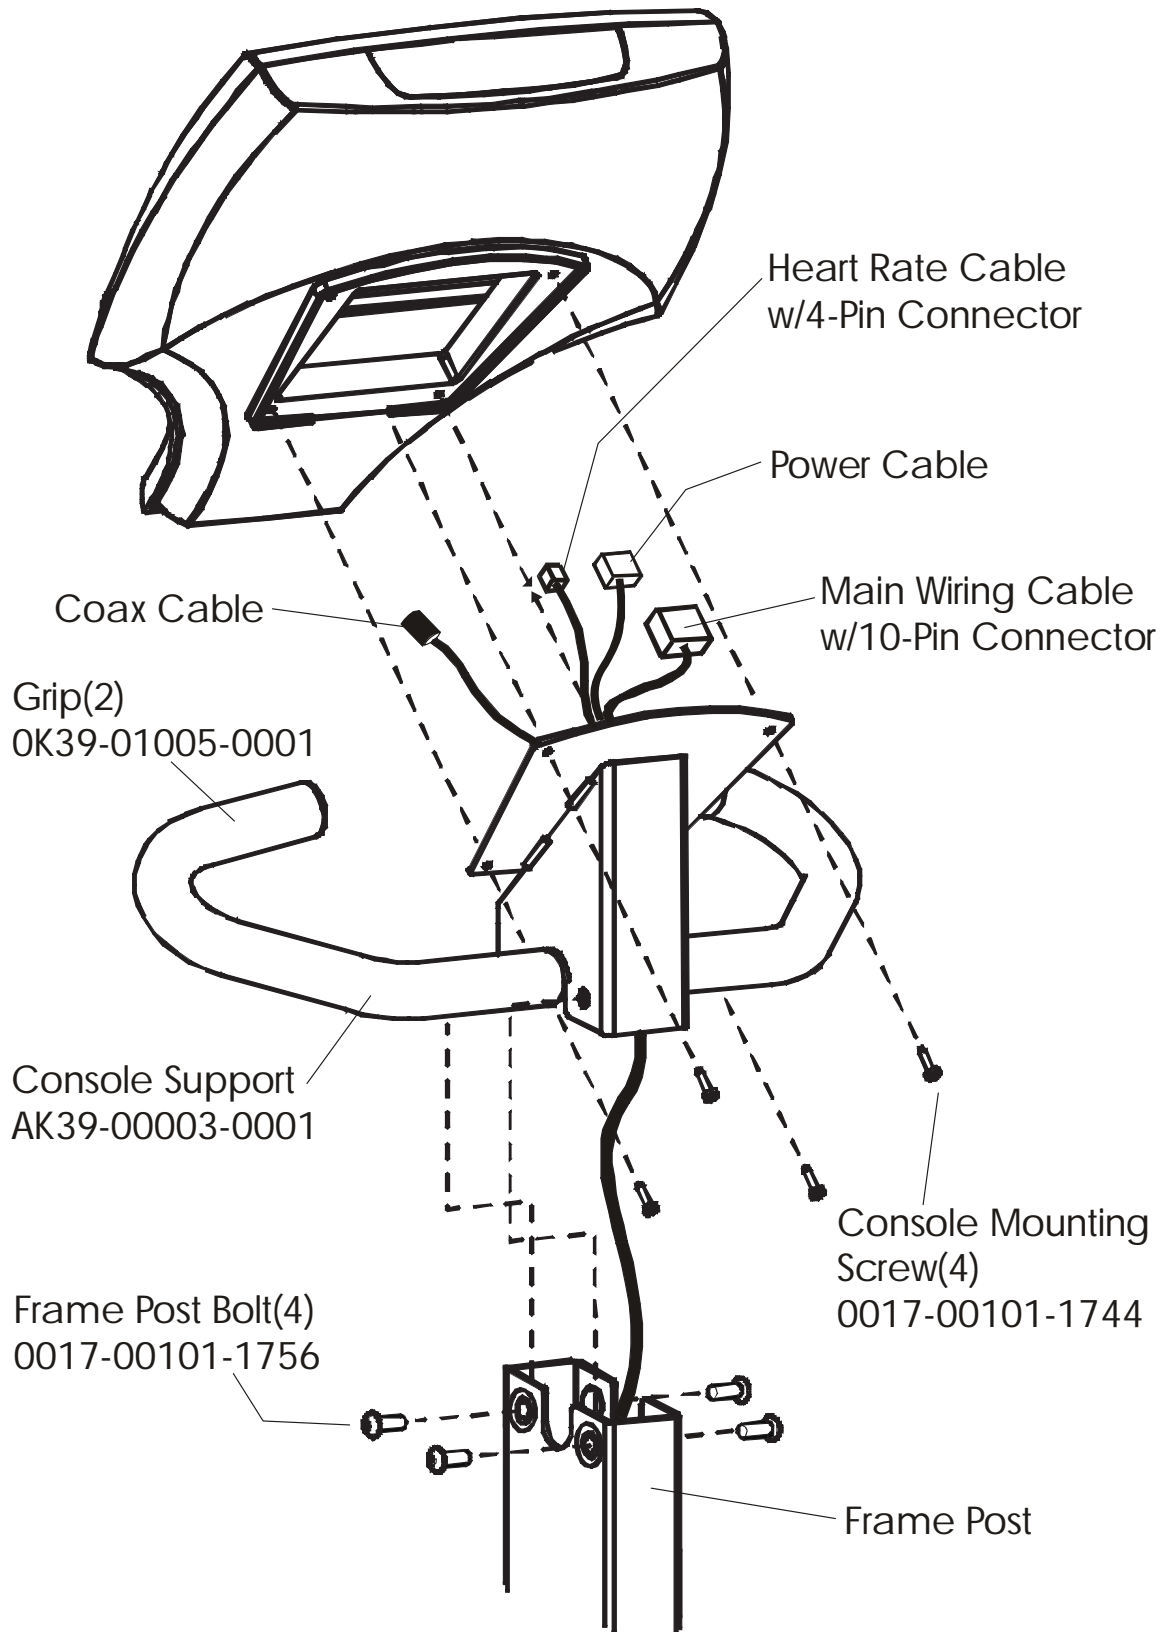

# *LifeFitness*

RECUMBENT BIKE 95RE-0XXX-01

Customer Support Services  
**PARTS MANUAL** rev 01 May 2008

Miscellaneous .....	3
Console Assembly .....	4
Console Support Assembly .....	6
Shrouds, End Cap, and Crank Arm .....	7
Belts and Battery (6v) .....	8
Resistor Assembly .....	9
Power Control Board.....	10
Alternator Assembly .....	11
Crankshaft and Bearing Assembly .....	12
Intermediate Shaft and Bearing.....	13
Idler Bracket .....	14
Seat Assembly.....	15
Seat Bottom Assembly .....	16
Seat Frame Assembly .....	17
Seat Pads and Accessory Tray .....	18
Extrusion Assembly.....	19
Locking Assembly.....	20
Wheel and Leveler .....	21
Cables .....	22

Description	Part No.
OPERATOR MANUAL	M051-00K39-A088
SERVICE MANUAL	M051-00K39-B012
POWER-SUPPLY: 12V; 4.5A (without line cord)	118E-00001-0161
LINE-CORD: DOM. 10A 125V	0017-00003-0704
LINE-CORD: CON 10A 250V	0017-00003-0691
LINE-CORD: 10A; U.K	0017-00003-0889
LINE-CORD: AUSTRALIA	0017-00003-0918
HARDWARE KIT	GK39-00002-0009

Recumbent Bike  
Shrouds, End Cap, and Crank Arm

95RE-0XXX-01  
S/N LRE100000 and up

Alternator Assembly  
AK63-00093-0000

Alternator Pulley  
OK61-02500-0001

Alternator  
0017-00009-0841

Brushes  
0017-00009-0859

Locking Nut  
0017-00103-0117

Washer  
0017-00104-0044

Bolt  
0017-00101-0956

Idler Bracket Assembly  
AK63-00021-0000

Extrusion Assembly  
AK39-00027-0006

Locking Assembly  
AK51-00053-0001