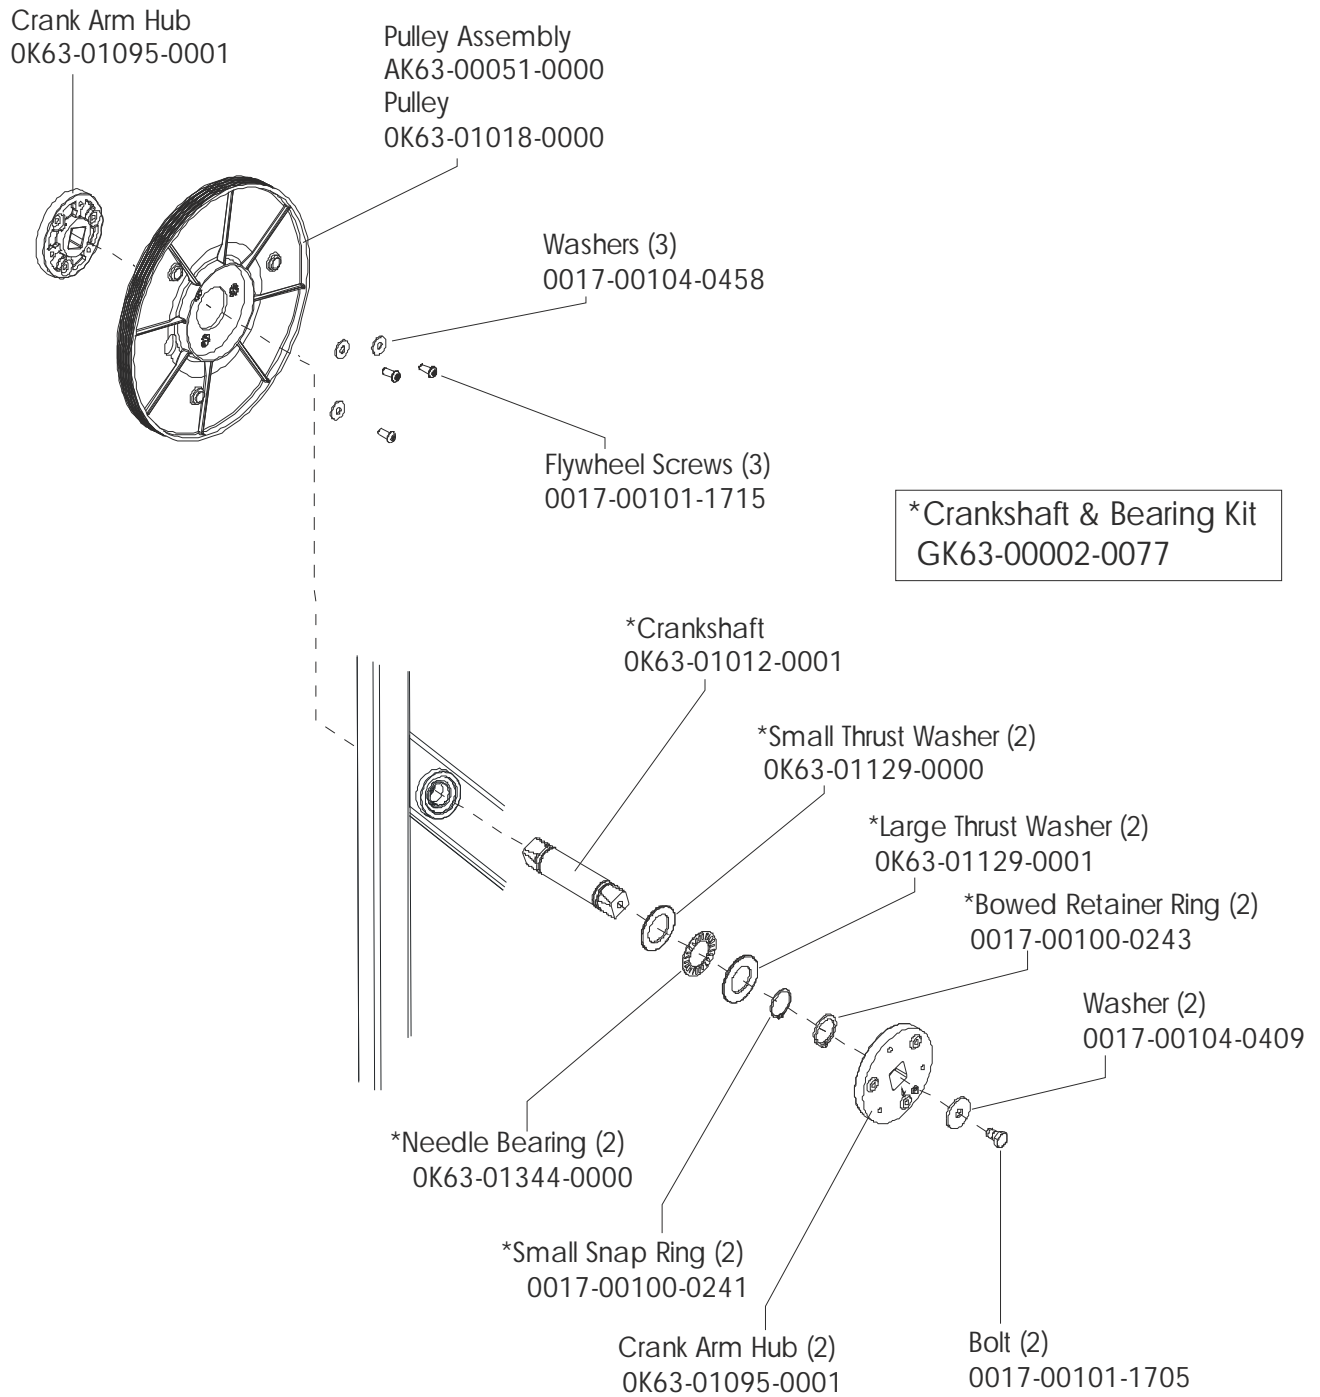

Description	Part No.
OPERATOR MANUAL	M051-00K39-A088
SERVICE MANUAL	M051-00K39-B012
POWER-SUPPLY: 12V; 4.5A (without line cord)	118E-00001-0161
LINE-CORD: DOM. 10A 125V	0017-00003-0704
LINE-CORD: CON 10A 250V	0017-00003-0691
LINE-CORD: 10A; U.K	0017-00003-0889
LINE-CORD: AUSTRALIA	0017-00003-0918
HARDWARE KIT	GK39-00002-0009

	Description	Part No.
<b>Console Assembly</b>	KIT: SERVICE CONSOLE NTSC ENG	GK63-00002-0045
	KIT: SERVICE CONSOLE NTSC SPN	GK63-00002-0046
	KIT: SERVICE CONSOLE NTSC JAP	GK63-00002-0047
	KIT: SERVICE CONSOLE NTSC FRN	GK63-00002-0048
	KIT: SERVICE CONSOLE PAL ENG	GK63-00002-0049
	KIT: SERVICE CONSOLE PAL GER	GK63-00002-0050
	KIT: SERVICE CONSOLE PAL SPN	GK63-00002-0051
	KIT: SERVICE CONSOLE PAL FRN	GK63-00002-0052
	KIT: SERVICE CONSOLE PAL ITL	GK63-00002-0053
<b>Overlay Bezel Assembly</b>	BZL/SW W/OVERLAY ASSY: MFG; ENG	AK63-00247-0001
	BZL/SW W/OVERLAY ASSY: MFG; GER	AK63-00247-0003
	BZL/SW W/OVERLAY ASSY: MFG; SPN	AK63-00247-0004
	BZL/SW W/OVERLAY ASSY: MFG; JAP	AK63-00247-0006
	BZL/SW W/OVERLAY ASSY: MFG; FRN	AK63-00247-0007
	BZL/SW W/OVERLAY ASSY: MFG; ITL	AK63-00247-0008
	BZL/SW W/OVERLAY ASSY: MFG; DUT	AK63-00247-0009
	BZL/SW W/OVERLAY ASSY: MFG; POR	AK63-00247-0010

Recumbent Bike  
Shrouds, End Cap, and Crank Arm

95RE-0XXX-01  
S/N LRE100000 and up

Alternator Assembly  
AK63-00093-0000

Alternator Pulley  
OK61-02500-0001

Alternator  
0017-00009-0841

Brushes  
0017-00009-0859

Locking Nut  
0017-00103-0117

Washer  
0017-00104-0044

Bolt  
0017-00101-0956

Idler Bracket Assembly  
AK63-00021-0000

Extrusion Assembly  
AK39-00027-0006

Locking Assembly  
AK51-00053-0001