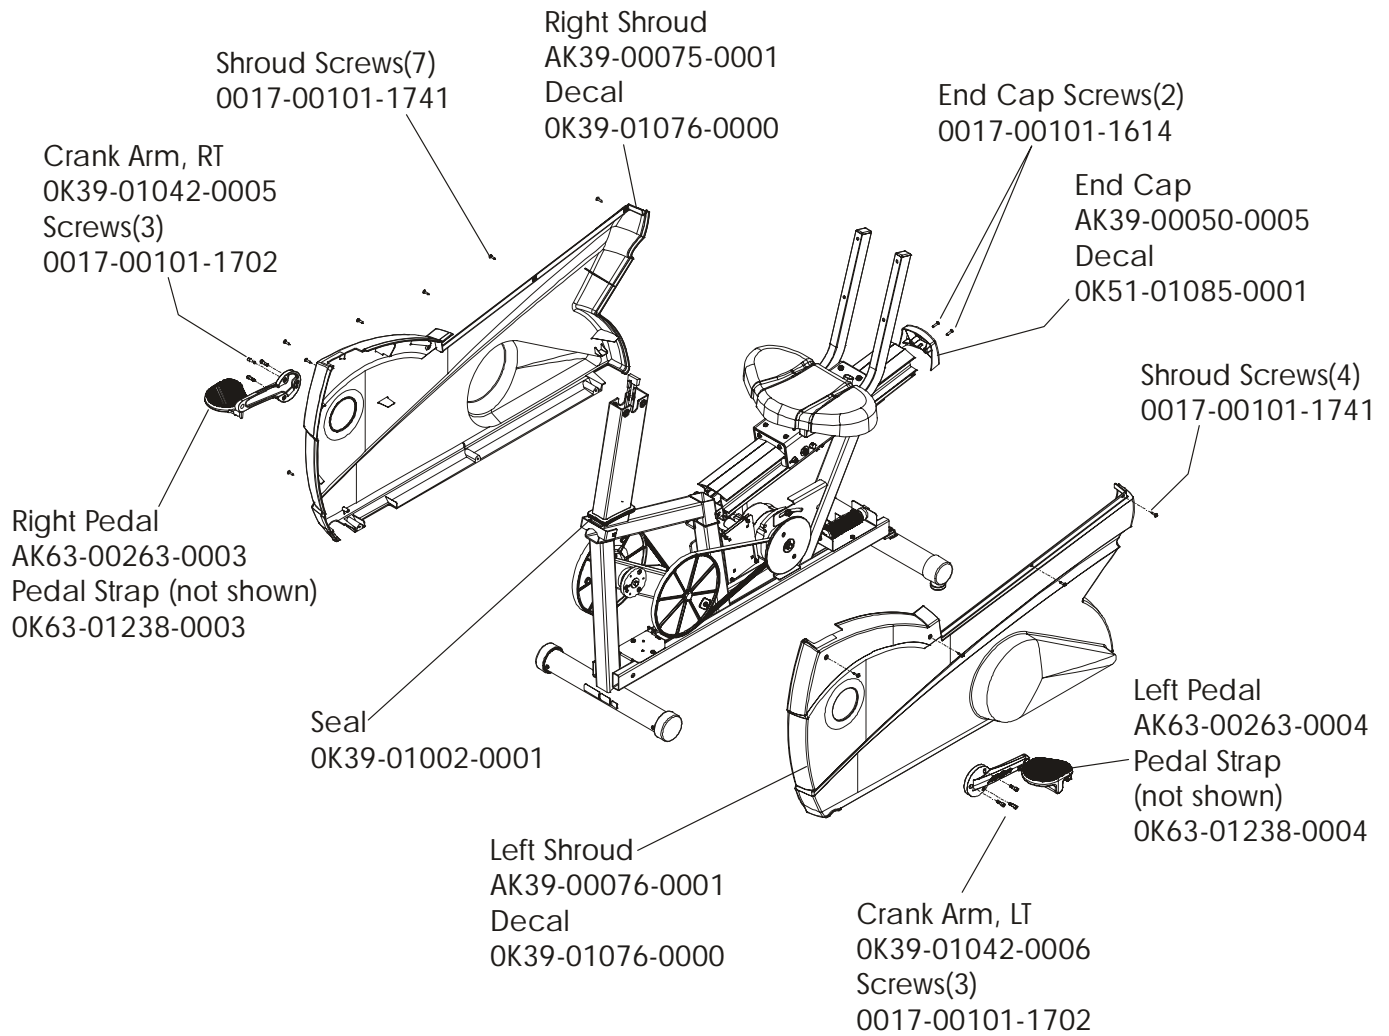

Recumbent Bike
Shrouds, End Cap, and Crank Arm

95RE-0XXX-01
S/N LRE100000 and up