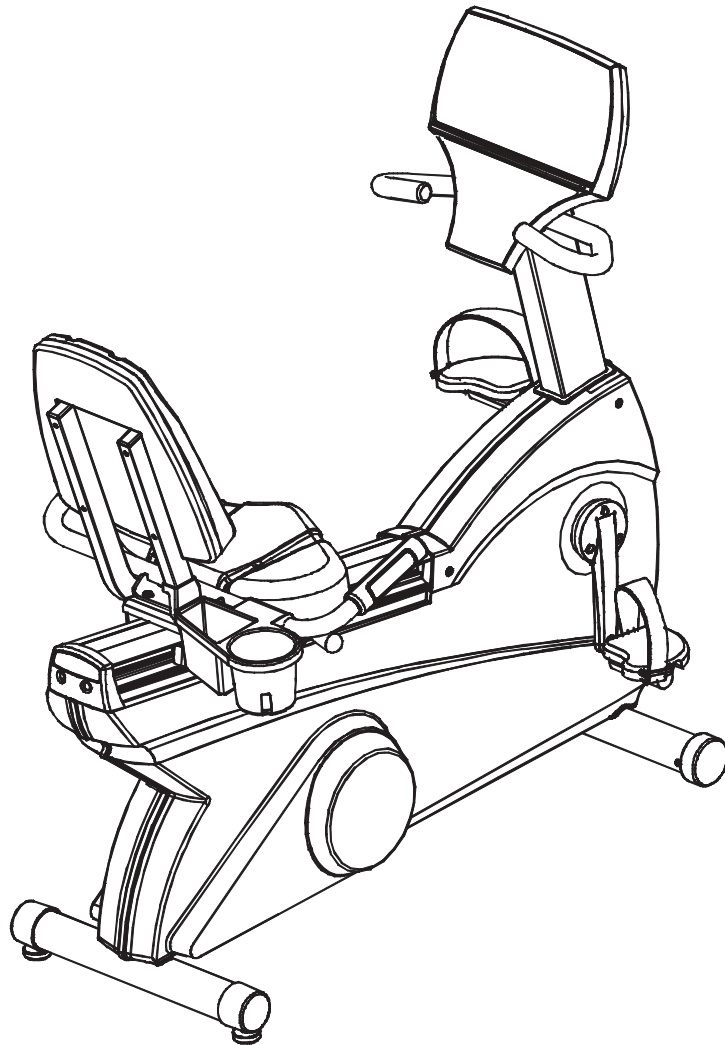

# *LifeFitness*

RECUMBENT BIKE 95RE-0XXX-01

Customer Support Services  
**PARTS MANUAL** rev 01 May 2008

Miscellaneous .....	3
Console Assembly .....	4
Console Support Assembly .....	6
Shrouds, End Cap, and Crank Arm .....	7
Belts and Battery (6v) .....	8
Resistor Assembly .....	9
Power Control Board.....	10
Alternator Assembly .....	11
Crankshaft and Bearing Assembly .....	12
Intermediate Shaft and Bearing.....	13
Idler Bracket .....	14
Seat Assembly.....	15
Seat Bottom Assembly .....	16
Seat Frame Assembly .....	17
Seat Pads and Accessory Tray .....	18
Extrusion Assembly.....	19
Locking Assembly.....	20
Wheel and Leveler .....	21
Cables .....	22

Description	Part No.
OPERATOR MANUAL	M051-00K39-A088
SERVICE MANUAL	M051-00K39-B012
POWER-SUPPLY: 12V; 4.5A (without line cord)	118E-00001-0161
LINE-CORD: DOM. 10A 125V	0017-00003-0704
LINE-CORD: CON 10A 250V	0017-00003-0691
LINE-CORD: 10A; U.K	0017-00003-0889
LINE-CORD: AUSTRALIA	0017-00003-0918
HARDWARE KIT	GK39-00002-0009