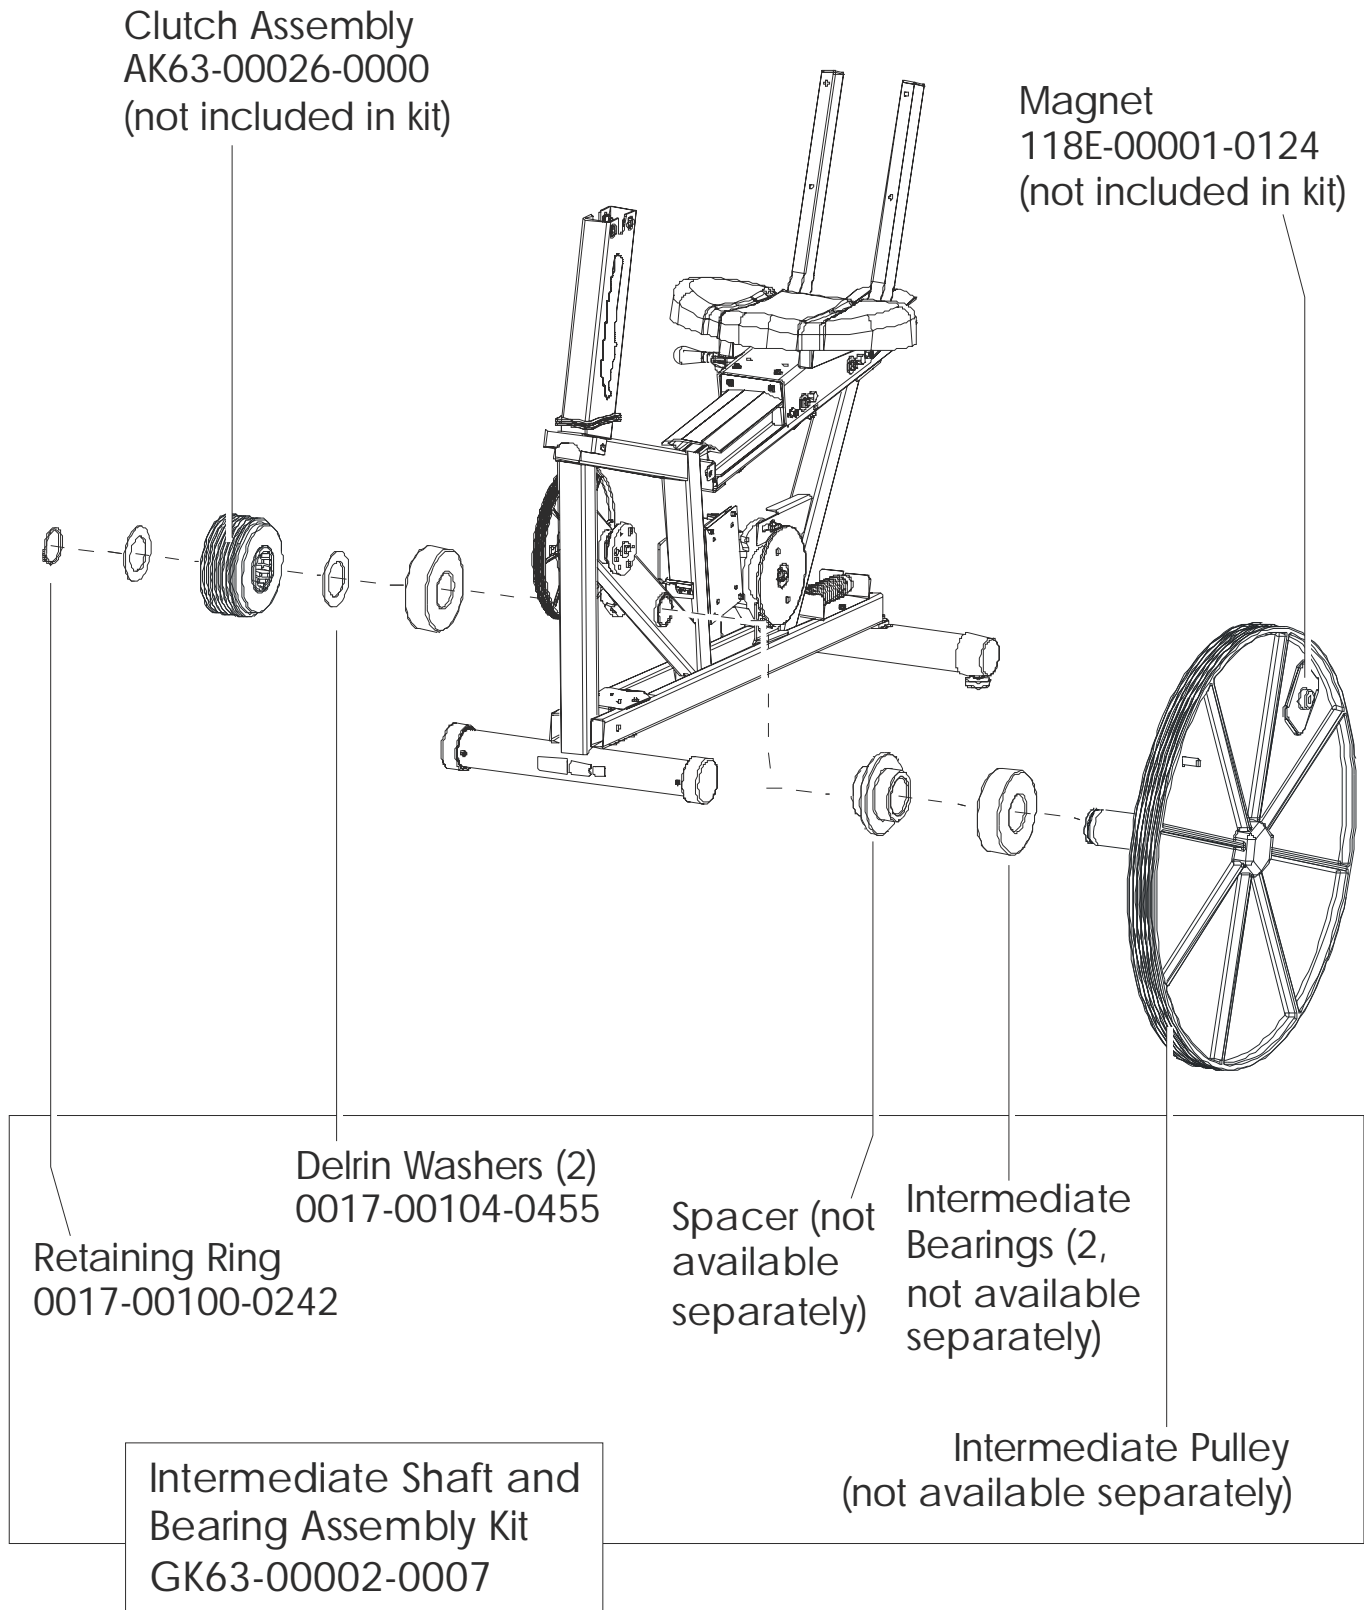

# *LifeFitness*

RECUMBENT BIKE 95RE-0XXX-01

Customer Support Services  
**PARTS MANUAL** rev 01 May 2008

Miscellaneous .....	3
Console Assembly .....	4
Console Support Assembly .....	6
Shrouds, End Cap, and Crank Arm .....	7
Belts and Battery (6v) .....	8
Resistor Assembly .....	9
Power Control Board.....	10
Alternator Assembly .....	11
Crankshaft and Bearing Assembly .....	12
Intermediate Shaft and Bearing.....	13
Idler Bracket .....	14
Seat Assembly.....	15
Seat Bottom Assembly .....	16
Seat Frame Assembly .....	17
Seat Pads and Accessory Tray .....	18
Extrusion Assembly.....	19
Locking Assembly.....	20
Wheel and Leveler .....	21
Cables .....	22

Description	Part No.
OPERATOR MANUAL	M051-00K39-A088
SERVICE MANUAL	M051-00K39-B012
POWER-SUPPLY: 12V; 4.5A (without line cord)	118E-00001-0161
LINE-CORD: DOM. 10A 125V	0017-00003-0704
LINE-CORD: CON 10A 250V	0017-00003-0691
LINE-CORD: 10A; U.K	0017-00003-0889
LINE-CORD: AUSTRALIA	0017-00003-0918
HARDWARE KIT	GK39-00002-0009

Recumbent Bike  
Shrouds, End Cap, and Crank Arm

95RE-0XXX-01  
S/N LRE100000 and up

Alternator Assembly  
AK63-00093-0000

Alternator Pulley  
OK61-02500-0001

Alternator  
0017-00009-0841

Brushes  
0017-00009-0859

Locking Nut  
0017-00103-0117

Washer  
0017-00104-0044

Bolt  
0017-00101-0956

Idler Bracket Assembly  
AK63-00021-0000

Extrusion Assembly  
AK39-00027-0006

Locking Assembly  
AK51-00053-0001